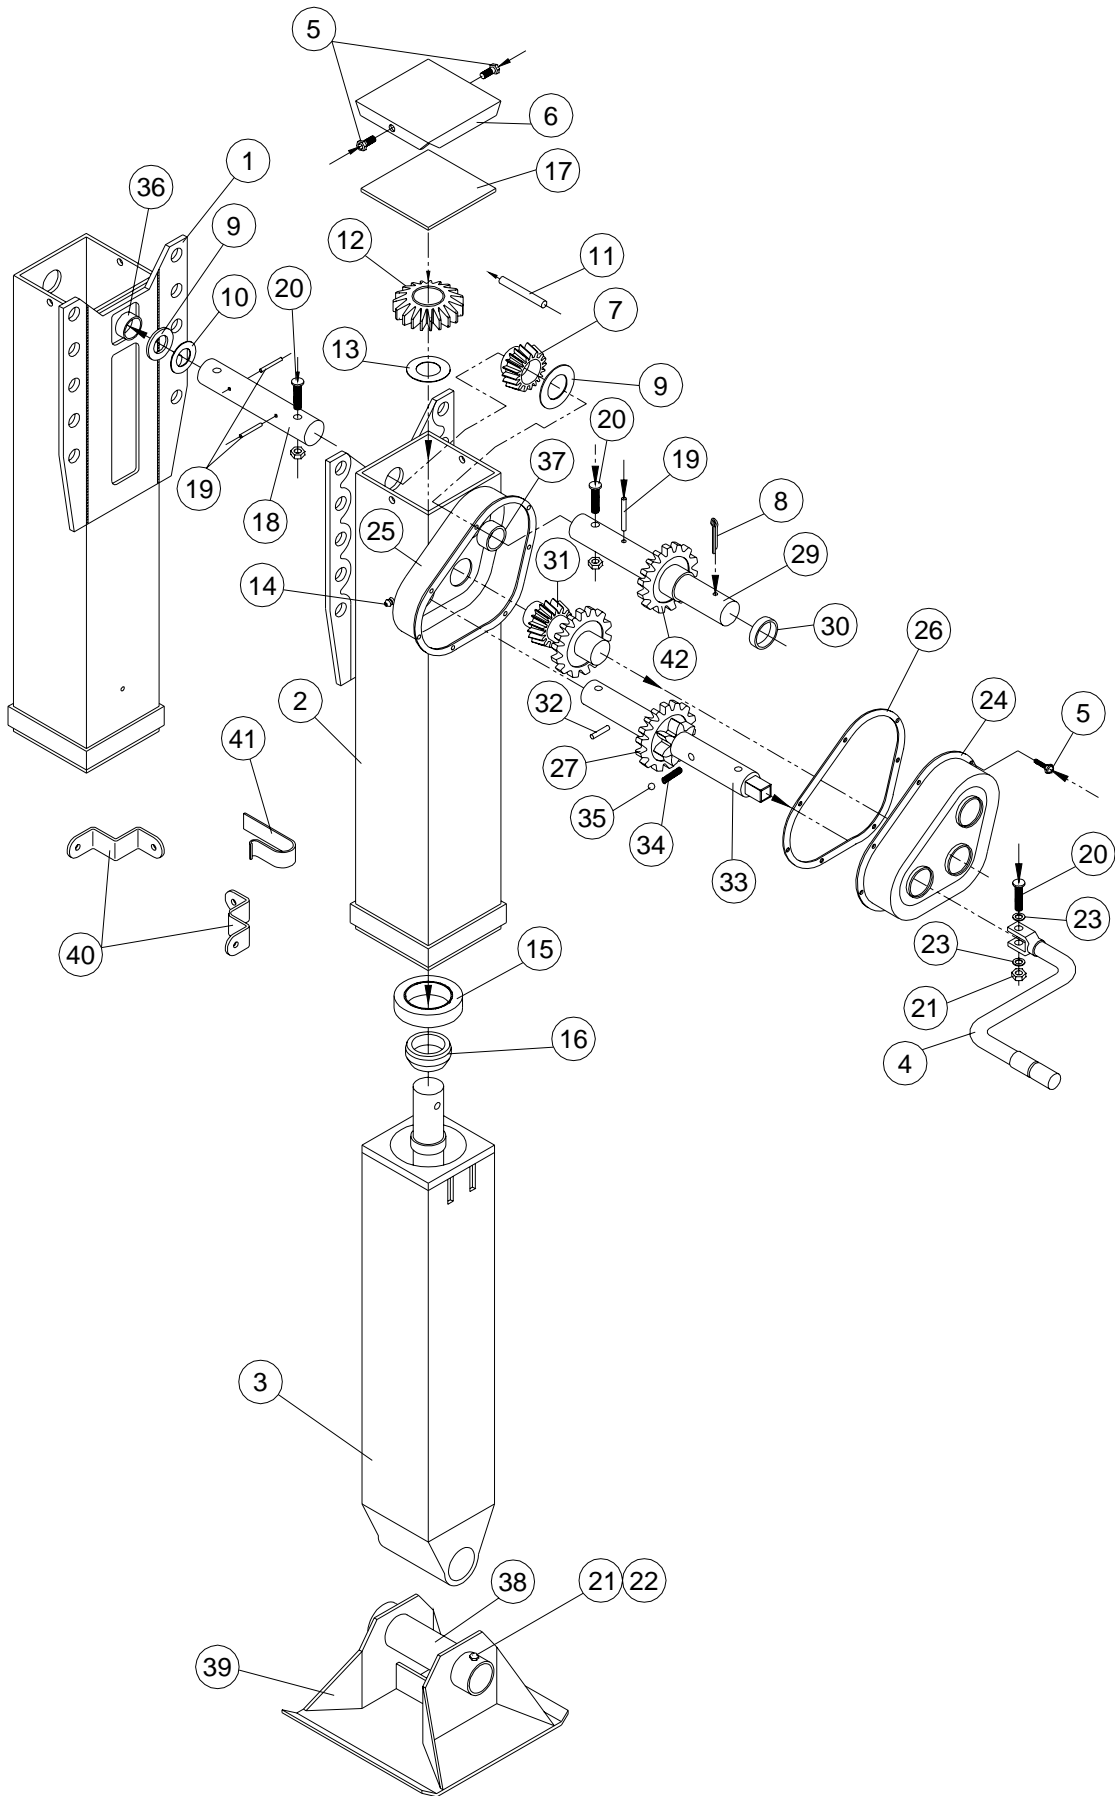

LandlegSpares.RevA.May2008

Distributors

Content

Page

Landing Leg Parts Listing

2 - 3

Item	Part No.	Description	Qty.
1	221001	Upper Housing (Ungear)	1
2	221002	Upper Housing (Geared)	1
3	221003	Retracting Tube Assembly	2
4 ^B	221004	Universal Crank	1
5	221005	Screw (Gear Box Cover)	11
6	221006	Cover	2
7 ^A	221007	Pinion Gear	2
8	221008	Pin	1
9	221009	Thrust Washer Bush	1
10	221010	Thrust Washer (Ungear)	1
11	221011	Groove Pin	2
12 ^A	221012	Bevel Gear	2
13	221013	Washer	2
14	221014	Grease Fitting	5
15	221015	Thrust Bearing	2
16	221016	Collar	2
17	221017	Cover Gasket	2
18	221018	Jack Shaft (Ungear)	1
19	221019	Roll Pin	3
20 ^B	221020	Bolt Crank & Cross Drive	3
21 ^{B,C}	221021	Self Locking Nut	5
22 ^C	221022	Hex. Heavy Duty Bolt	1
23 ^B	221023	Flat Washer	2
24	221024	Gear Box Half-Outside	1
25	221025	Gear Box Half-Inside	1
26	221026	Gasket	1
27 ^A	221027	Input Gear	1
28	221028	Output Gear	1
29	221029	Jack Shaft (Geared)	1
30	221030	Spacer Bushing	1
31 ^A	221031	Gear	1
32	221032	Groove Pin	1
33	221033	Shift Shaft	1
34	221034	Shift Lock Spring	1
35	221035	Shift Lock Ball	1
36	221036	Bushing	2
37	221037	Bushing	2
38 ^C	221038	Shoe Axle	1
39 ^C	221039	Shoe	2
40	221040	Strut Bracket	2
41	221041	Handle Hook	1
42 ^A	221042	Gear, Jack Shaft	1

A. Gear Repair Kit (Kit No. YT-0011), each kit includes

(7) x 1, (12) x 1, (27) x 1, (31) x 1, (42) x 1.

All items packed in a box.

B. Handle/Crank Kit (Kit No. YT-0012), each kit includes

(4) x 1, (20) x 1, (21) x 1, (23) x 2.

All items are assembled.

C. Shoe Kit (Kit No. YT-0013), each kit includes

(21) x 1, (22) x 1, (38) x 1, (39) x 1.

All items assembled as shown.